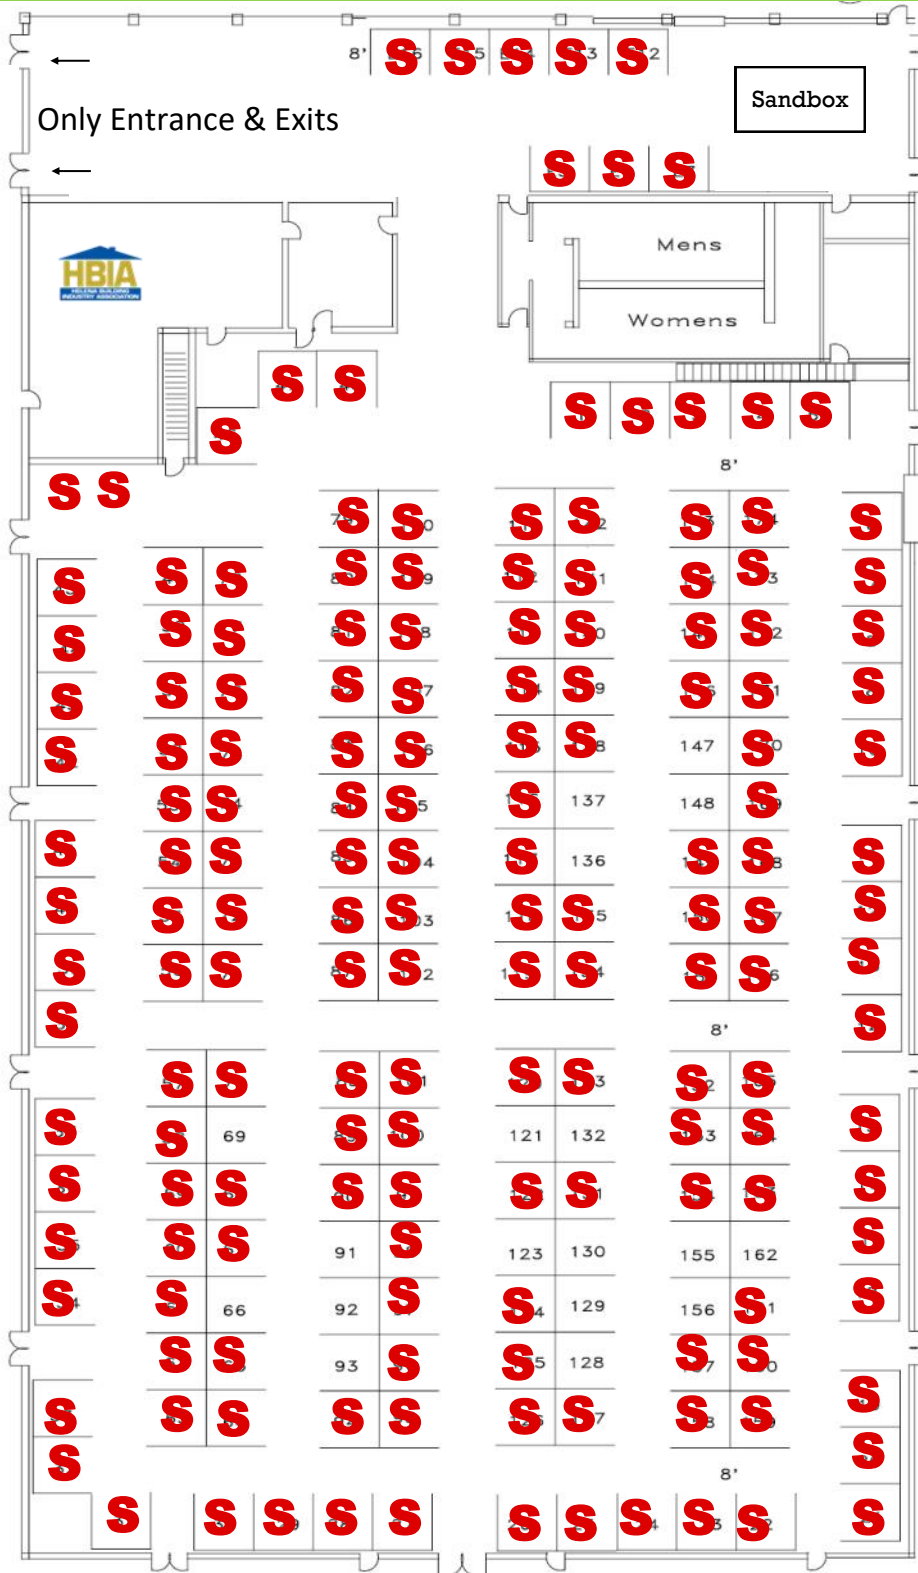

# FLOOR PLAN

LEWIS & CLARK  
COUNTY FAIRGROUNDS

Outside booths available. Call HBIA to reserve one.

Helena Building Industry Association's  
Builder's Home Show &  
Lifestyle Expo.

Helena's Largest  
Annual Trade  
Show  
& Exhibition!

Over 200  
Exhibits

S = Sold

A strong presence  
**IMPROVES  
CONFIDENCE**  
in buyers looking for  
your skills,  
experience, and  
products.

An aggressive  
marketing budget is in  
place to  
promote show.  
Includes T.V., Radio, Print,  
and Online.

**SHOW TIMES**  
Saturday, March 17  
9 a.m. to 5 p.m.  
Sunday, March 18  
10 a.m. to 4 p.m.

Reach a year's worth of customers in  
just two days !